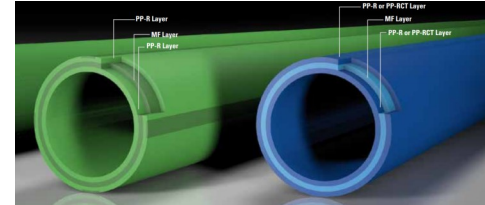

jdevlin@mwspec.com

- Freeze Protection
- Roof & Gutter
- Grease Waste
- Snow Melting
- Frost Heave

aquatherm

PP-R & PP-RCT PIPE & FITTINGS
PLUMBING & HVAC

Hisense HVAC

VRF SYSTEMS, MINI SPLITS, ROOF TOP UNITS